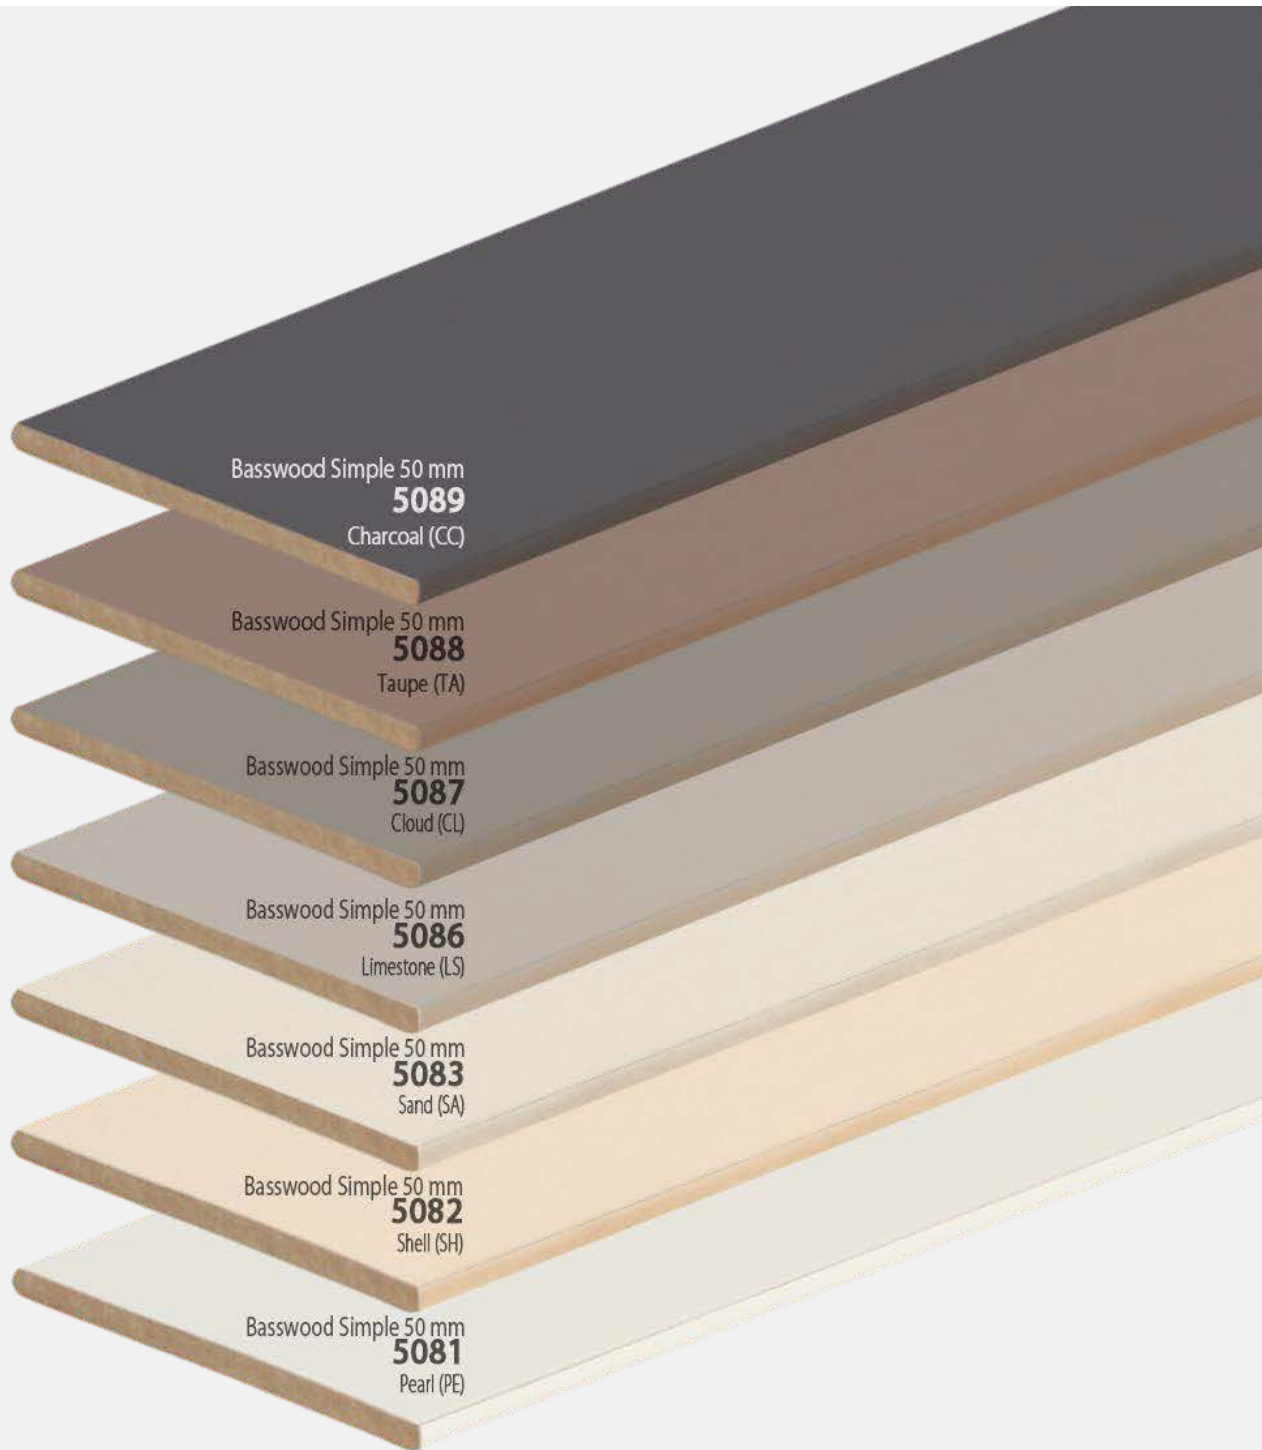

Basswood/Bamboo 50mm

Basswood Solid Wood 50 mm
5010
Natural (NT)

Basswood Solid Wood 50 mm
5011
Maple(MP)

Basswood Solid Wood 50 mm
5012
Light Oak (LO)

Basswood Solid Wood 50 mm
5013
Cherry Wood (CW)

Basswood Solid Wood 50 mm
5014
Tiger Eye (TE)

Basswood Solid Wood 50 mm
5015
Mahogany (MH)

Basswood Solid Wood 50 mm
5016
Bleached White (BW)

Basswood Solid Wood 50 mm
5020
White (WT)

Basswood Solid Wood 50 mm
5021
Black (BK)

Basswood Solid Wood 50 mm
5022
Ebony (EB)

Basswood Solid Wood 50 mm
5023
Dark Mahogany (DMH)

Basswood Solid Wood 50 mm
5024
Nut (NUT)

Basswood Simple 50 mm
5089
Charcoal (CC)

Basswood Simple 50 mm
5088
Taupe (TA)

Basswood Simple 50 mm
5087
Cloud (CL)

Basswood Simple 50 mm
5086
Limestone (LS)

Basswood Simple 50 mm
5083
Sand (SA)

Basswood Simple 50 mm
5082
Shell (SH)

Basswood Simple 50 mm
5081
Pearl (PE)

Bamboo 50 mm

50-201
Natural (N)

Bamboo 50 mm

50-202
Oak (O)